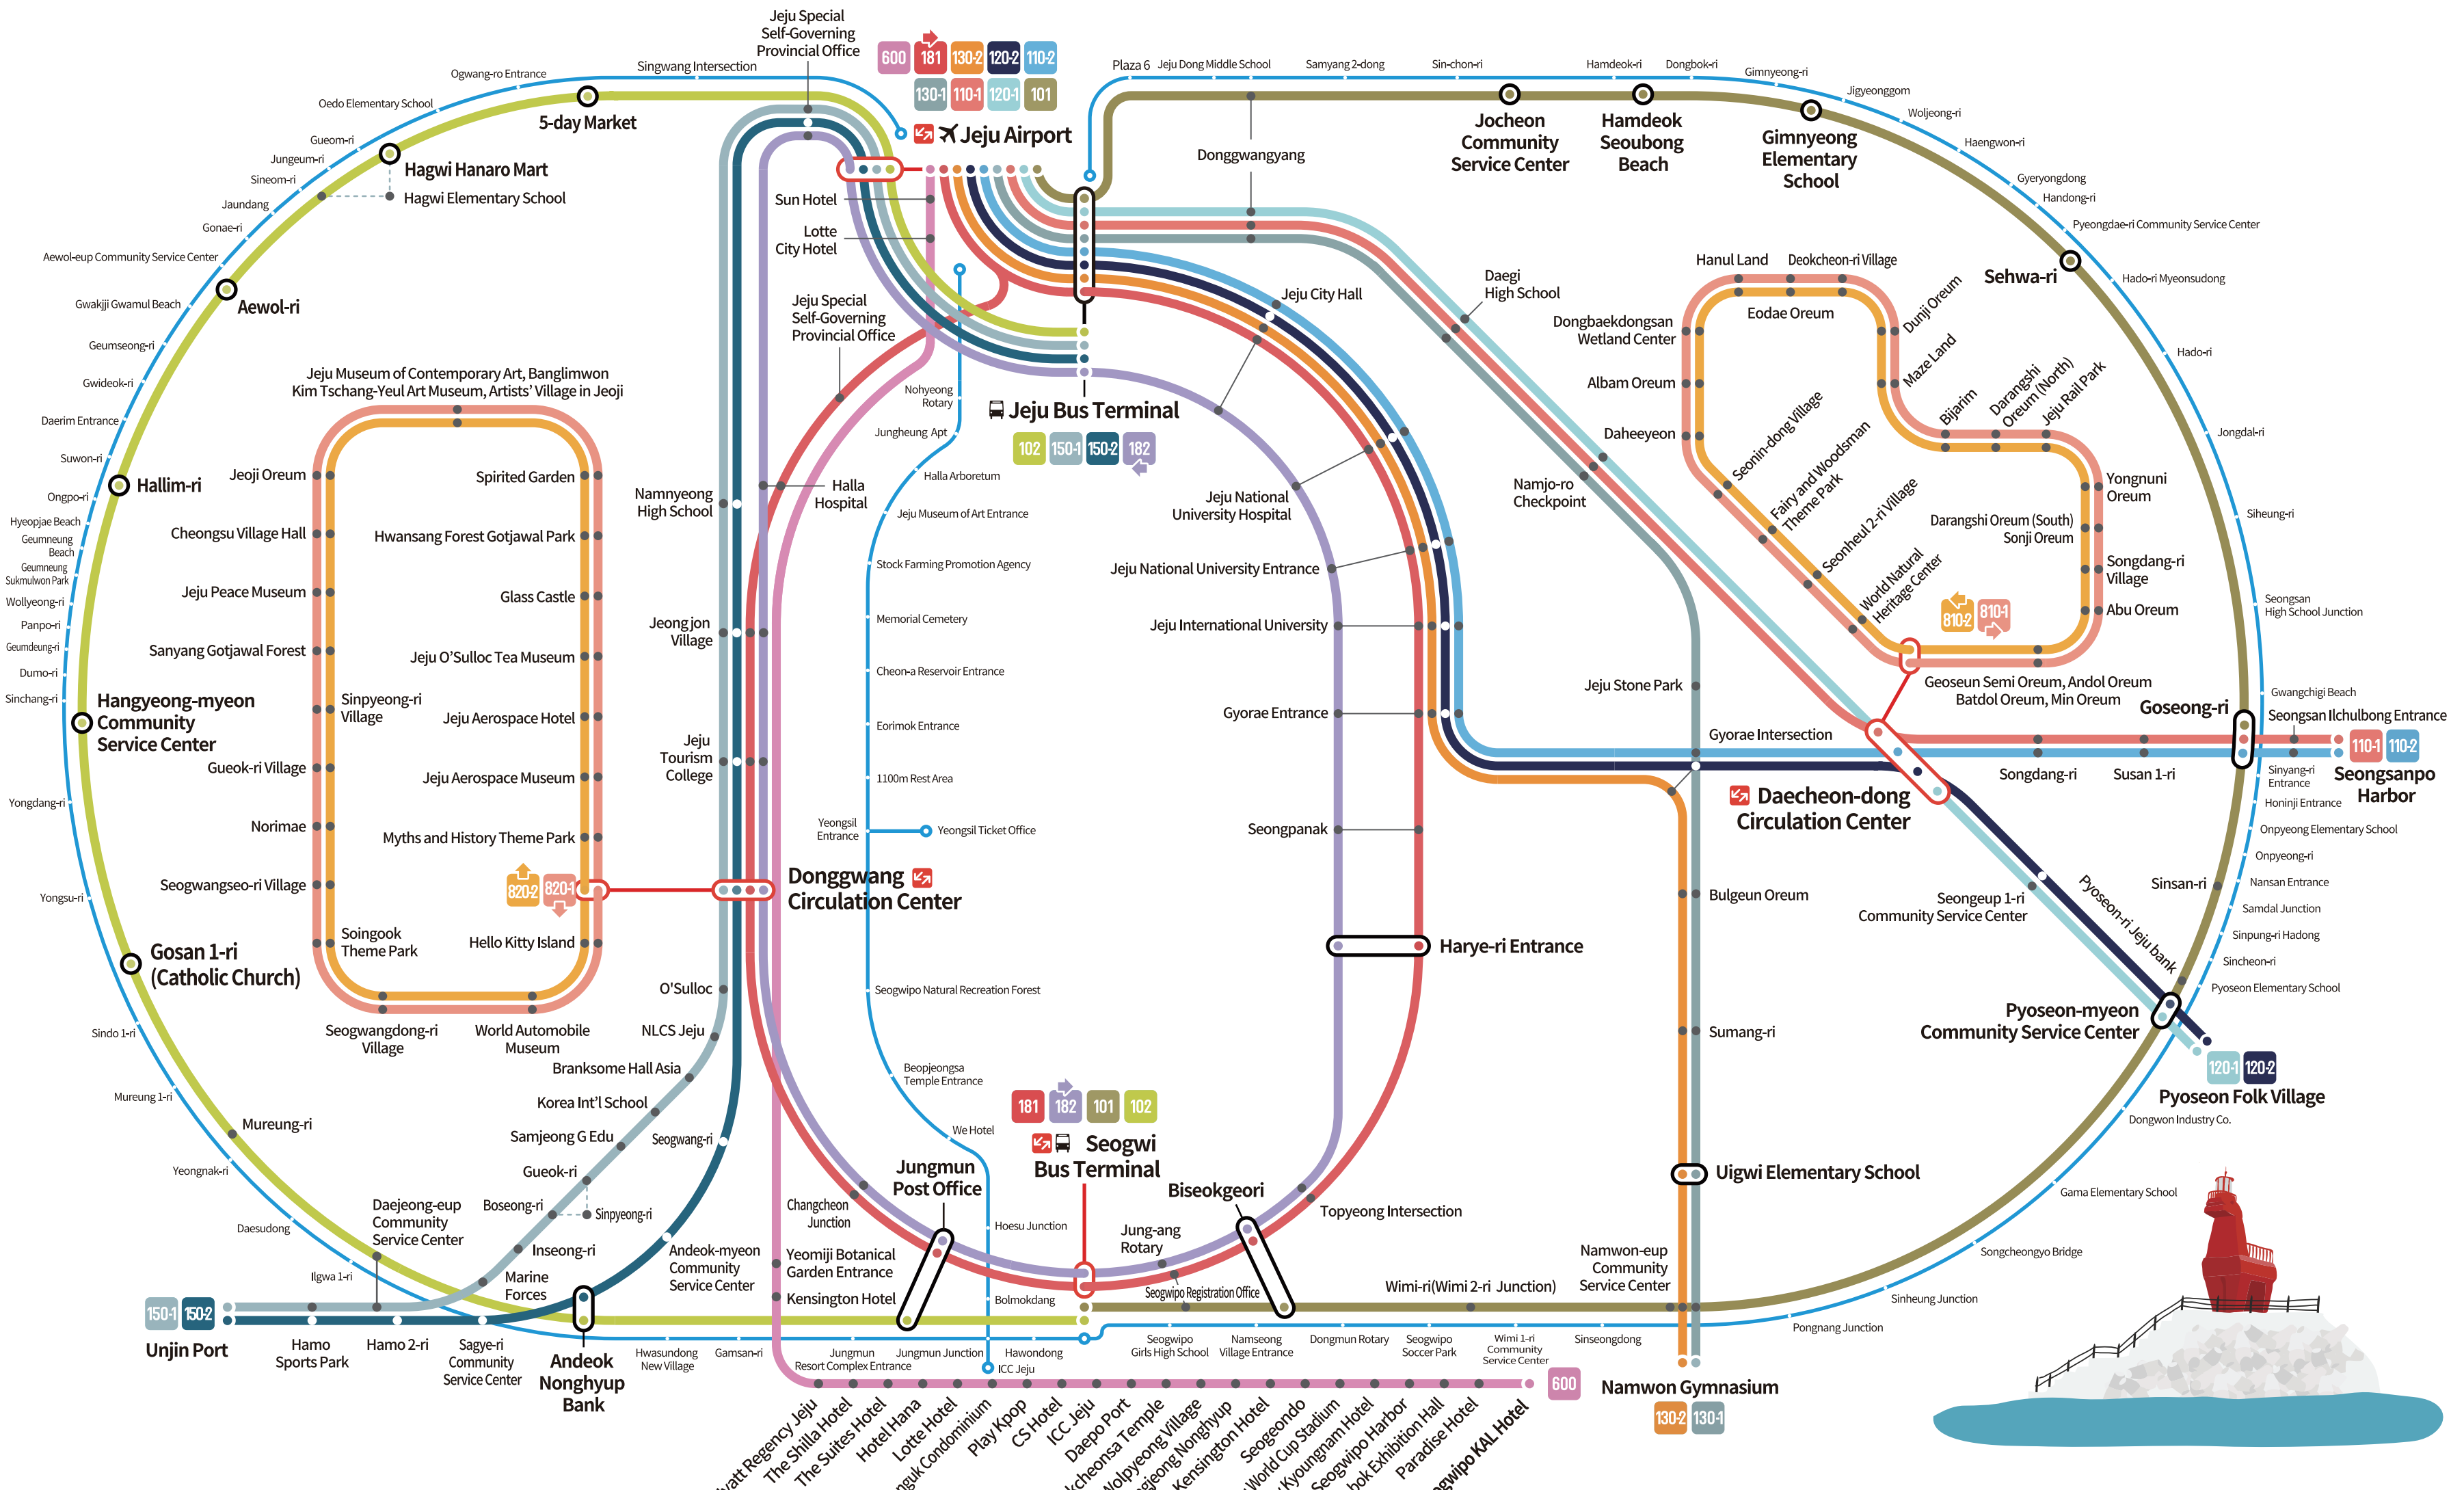

# Express and Trunkline Bus Route Map

Inquiry on Bus Routes and Operations |

064)120

Transfer Area 
 Transfer Center 
 Departure/Terminus 
 Bus Stop

\* The routes below may be different from actual routes. \* Bus operation is subject to change depending on road or weather conditions.

- 181 Jeju → 5-16-ro → Seogwipo → Pyeonghwa-ro → Jeju
- 182 Jeju → Pyeonghwa-ro → Seogwipo → 5-16-ro → Jeju
- 150-1 Jeju ↔ Pyeonghwa-ro ↔ Education City → Daejeong
- 150-2 Jeju ↔ Pyeonghwa-ro ↔ Hwasun ↔ Daejeong
- 130-1 Jeju ↔ Beonnyeong-ro ↔ Namjo-ro ↔ Namwon
- 130-2 Jeju ↔ Bijarim-ro ↔ Namjo-ro ↔ Namwon
- 110-1 Jeju ↔ Beonnyeong-ro ↔ Seongsan
- 110-2 Jeju ↔ Bijarim-ro ↔ Seongsan
- 120-1 Jeju ↔ Beonnyeong-ro ↔ Pyoseon
- 120-2 Jeju ↔ Bijarim-ro ↔ Pyoseon
- 101 Jeju ↔ Dongjilju-ro ↔ Seogwipo
- 102 Jeju ↔ Seoilju-ro ↔ Seogwipo
- 810-1 Eastern District Tourist Area Circulation Bus
- 810-2 Eastern District Tourist Area Circulation Bus
- 820-1 Western District Tourist Area Circulation Bus
- 820-2 Western District Tourist Area Circulation Bus
- 600 Jeju airport ↔ Seogwipo KAL Hotel

Main Trunkline Route Map 
 Jeju airport ↔ Seogwipo KAL Hotel